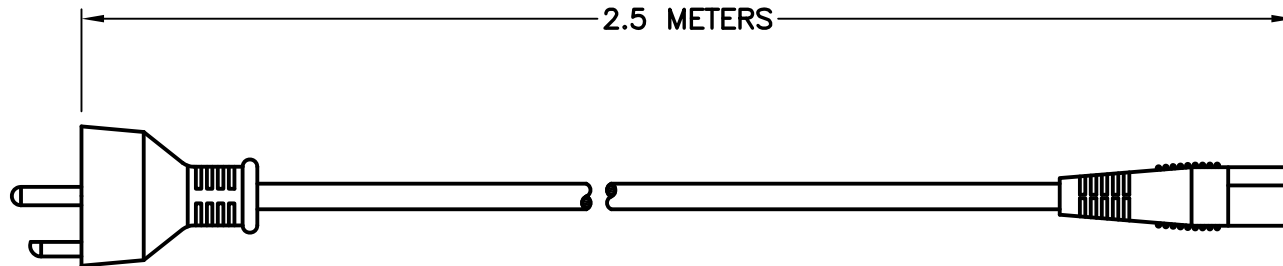

CAT. No.

89071

DETACHABLE CORD SET, DANISH DE1-13P PLUG & IEC 60320 C-13 CONNECTOR, 10A 250V, BLACK, 2.5 METERS.

APPROVALS

DEMKO ☒

CERTIFICATIONS

CE ☒ ROHS ☒

STANDARDS

AFSNIT 107-2-D1 ☒ IEC 60320 ☒

SPECIFICATIONS:

1. OVERALL LENGTH: 2.5 METERS
2. CONDUCTORS: 1.0 mm² x 3 WITH IEC COLOR CODE (GREEN/YELLOW, BLUE, BROWN)
3. JACKET: H05VV-F, BLACK
4. PLUG: AFSNIT 107-2-D1, STRAIGHT, BLACK
5. CONNECTOR: IEC 60320 C-13, STRAIGHT, BLACK
6. RATED: 10 AMPERE 250 VOLT

IEC60320. C-13

THIS CORD SET IS ACCEPTED BY BOTH
RECEPTACLE CONFIGURATIONS FOUND BELOW

International Configurations, Inc. P.O. Box 3374 Enfield, Connecticut 06083 TEL (860)749-6380 FAX (860)749-2985

www.InternationalConfig.com

sales@internationalconfig.com

Copyright 2014 International Configurations, Inc. All Right Reserved ©